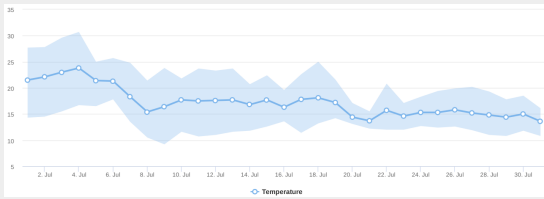

18 august

MON	TUE	WED	THU	FRI	SAT	SUN
29	30	31	1	2	3	4
5	6	7	8	9	10	11
12	13	14	15	16	17	18
19	20	21	22	23	24	25
26	27	28	29	30	31	1

Temperature, wind and snow

Monthly average temperature

Atmosphere temperature by altitude