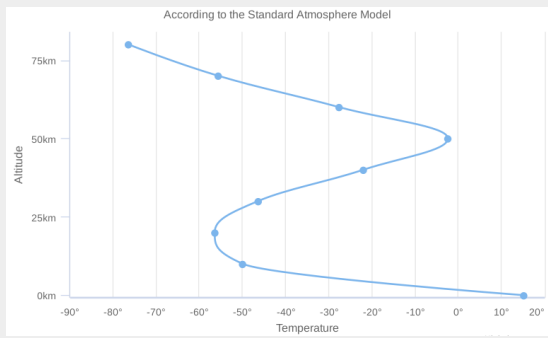

18 august

MON	TUE	WED	THU	FRI	SAT	SUN
29	30	31	1	2	3	4
5	6	7	8	9	10	11
12	13	14	15	16	17	18
19	20	21	22	23	24	25
26	27	28	29	30	31	1

Temperature, wind and snow

Monthly average temperature

Atmosphere temperature by altitude