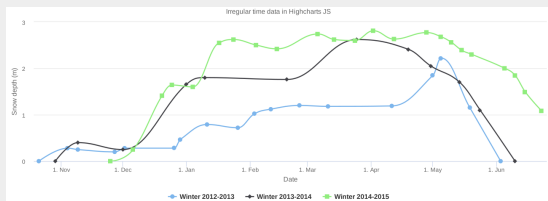

18 august

MON	TUE	WED	THU	FRI	SAT	SUN
29	30	31	1	2	3	4
5	6	7	8	9	10	11
12	13	14	15	16	17	18
19	20	21	22	23	24	25
26	27	28	29	30	31	1

Temperature, wind and snow

Monthly average temperature

Atmosphere temperature by altitude

July temperatures

Monthly average temperature

Wind speed during two days

Snow depth at Vikjafjellet Norway