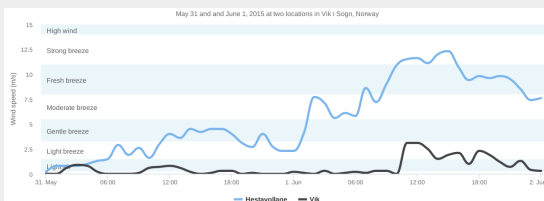

18 august

MON	TUE	WED	THU	FRI	SAT	SUN
29	30	31	1	2	3	4
5	6	7	8	9	10	11
12	13	14	15	16	17	18
19	20	21	22	23	24	25
26	27	28	29	30	31	1

Temperature, wind and snow

Monthly average temperature

Atmosphere temperature by altitude

July temperatures

Monthly average temperature

Wind speed during two days

Snow depth at Vikjafjellet Norway