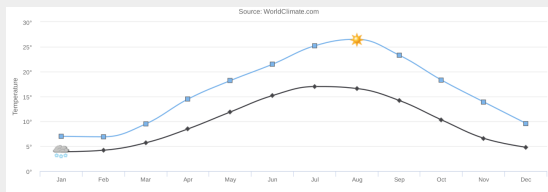

18 august

MON	TUE	WED	THU	FRI	SAT	SUN
29	30	31	1	2	3	4
5	6	7	8	9	10	11
12	13	14	15	16	17	18
19	20	21	22	23	24	25
26	27	28	29	30	31	1

Temperature, wind and snow

Monthly average temperature

Atmosphere temperature by altitude

July temperatures

Monthly average temperature

Wind speed during two days

Snow depth at Vikjafjellet Norway