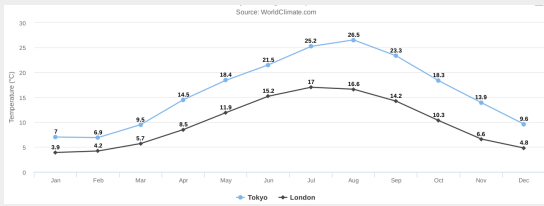

18 august

MON	TUE	WED	THU	FRI	SAT	SUN
29	30	31	1	2	3	4
5	6	7	8	9	10	11
12	13	14	15	16	17	18
19	20	21	22	23	24	25
26	27	28	29	30	31	1

Temperature, wind and snow

Monthly average temperature